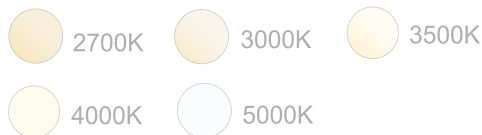

4" Ultra Slim Round & Square Recessed Lights

Wattage

9W / 15W

Voltage Input

120V AC

Efficacy

70-75 LPW

Dimming

TRIAC Dimmable

Finish

Die-Cast Aluminum
White Finish

Beam Angles

Color Temperatures

Features

Catalog No.	Fig.
SSLRB4-MCT5	A.
SSLRB6-MCT5	B.

Ultra Slim Recessed Light Clip-On Trims

RSL 4" Ultra Slim Clip-On Trims

Catalog No.	
RSL4-TRM-BK	RSL4-TRM-BK
RSL4-TRM-BK	RSL4-TRM-BK
RSL4-TRM-BK	RSL4-TRM-BK

SSL 4" Ultra Slim Clip-On Trims

Catalog No.	
SSL4-TRM-BK	SSL4-TRM-BZ
SSL4-TRM-ORB	SSL4-TRM-BN
SSL4-TRM-CU	SSL4-TRM-CH