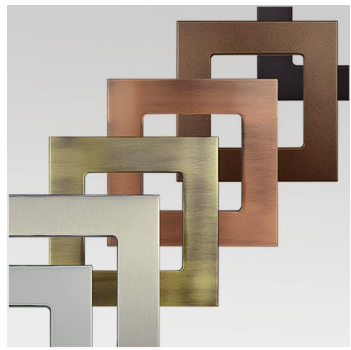

TRIAC Dimmable

Finish

Die-Cast Aluminum
White Finish

Beam Angles

Color Temperatures

Features

Catalog No.	Fig.
SSLRB4-MCT5	A.
SSLRB6-MCT5	B.

Ultra Slim Recessed Light Clip-On Trims

RSL 4" Ultra Slim Clip-On Trims

Catalog No.	
RSL4-TRM-BK	RSL4-TRM-BK
RSL4-TRM-BK	RSL4-TRM-BK
RSL4-TRM-BK	RSL4-TRM-BK

SSL 4" Ultra Slim Clip-On Trims

Catalog No.	
SSL4-TRM-BK	SSL4-TRM-BZ
SSL4-TRM-ORB	SSL4-TRM-BN
SSL4-TRM-CU	SSL4-TRM-CH

RSL 6" Ultra Slim Clip-On Trims

Catalog No.	
RSL6-TRM-BK	RSL6-TRM-BZ
RSL6-TRM-ORB	RSL6-TRM-BN
RSL6-TRM-CU	RSL6-TRM-CH

SSL 6" Ultra Slim Clip-On Trims

Catalog No.	
SSL6-TRM-BK	SSL6-TRM-BZ
SSL6-TRM-ORB	SSL6-TRM-BN
SSL6-TRM-CU	SSL6-TRM-CH