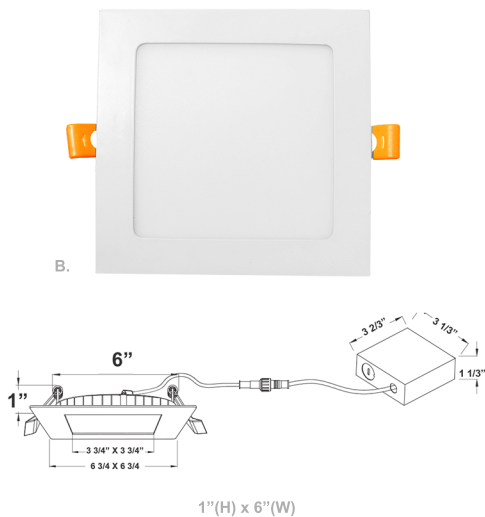

4" Ultra Slim Round & Square Recessed Lights

Wattage

9W / 15W

Voltage Input

120V AC

Efficacy

70-75 LPW

Dimming

TRIAC Dimmable

Finish

Die-Cast Aluminum
White Finish

Beam Angles

Color Temperatures

Features

Catalog No.	Fig.
SSLRB4-MCT5	A.
SSLRB6-MCT5	B.

Ultra Slim Recessed Light Clip-On Trims

RSL 4" Ultra Slim Clip-On Trims

Catalog No.	
RSL4-TRM-BK	RSL4-TRM-BK
RSL4-TRM-BK	RSL4-TRM-BK
RSL4-TRM-BK	RSL4-TRM-BK

SSL 4" Ultra Slim Clip-On Trims

Catalog No.	
SSL4-TRM-BK	SSL4-TRM-BZ
SSL4-TRM-ORB	SSL4-TRM-BN
SSL4-TRM-CU	SSL4-TRM-CH

RSL 6" Ultra Slim Clip-On Trims

Catalog No.	
RSL6-TRM-BK	RSL6-TRM-BZ
RSL6-TRM-ORB	RSL6-TRM-BN
RSL6-TRM-CU	RSL6-TRM-CH

SSL 6" Ultra Slim Clip-On Trims

Catalog No.	
SSL6-TRM-BK	SSL6-TRM-BZ
SSL6-TRM-ORB	SSL6-TRM-BN
SSL6-TRM-CU	SSL6-TRM-CH