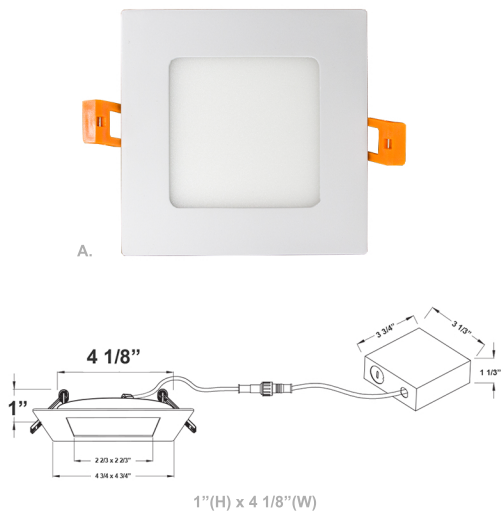

4" Ultra Slim Round & Square Recessed Lights

Wattage

9W / 15W

Voltage Input

120V AC

Efficacy

70-75 LPW

Dimming

TRIAC Dimmable

Finish

Die-Cast Aluminum
White Finish

Beam Angles

Color Temperatures

Features

Catalog No.	Fig.
SSLRB4-MCT5	A.
SSLRB6-MCT5	B.

Ultra Slim Recessed Light Clip-On Trims

RSL 4" Ultra Slim Clip-On Trims

Catalog No.	
RSL4-TRM-BK	RSL4-TRM-BK
RSL4-TRM-BK	RSL4-TRM-BK
RSL4-TRM-BK	RSL4-TRM-BK

SSL 4" Ultra Slim Clip-On Trims

Catalog No.	
SSL4-TRM-BK	SSL4-TRM-BZ
SSL4-TRM-ORB	SSL4-TRM-BN
SSL4-TRM-CU	SSL4-TRM-CH

RSL 6" Ultra Slim Clip-On Trims

Catalog No.	
RSL6-TRM-BK	RSL6-TRM-BZ
RSL6-TRM-ORB	RSL6-TRM-BN
RSL6-TRM-CU	RSL6-TRM-CH

SSL 6" Ultra Slim Clip-On Trims

Catalog No.	
SSL6-TRM-BK	SSL6-TRM-BZ
SSL6-TRM-ORB	SSL6-TRM-BN
SSL6-TRM-CU	SSL6-TRM-CH